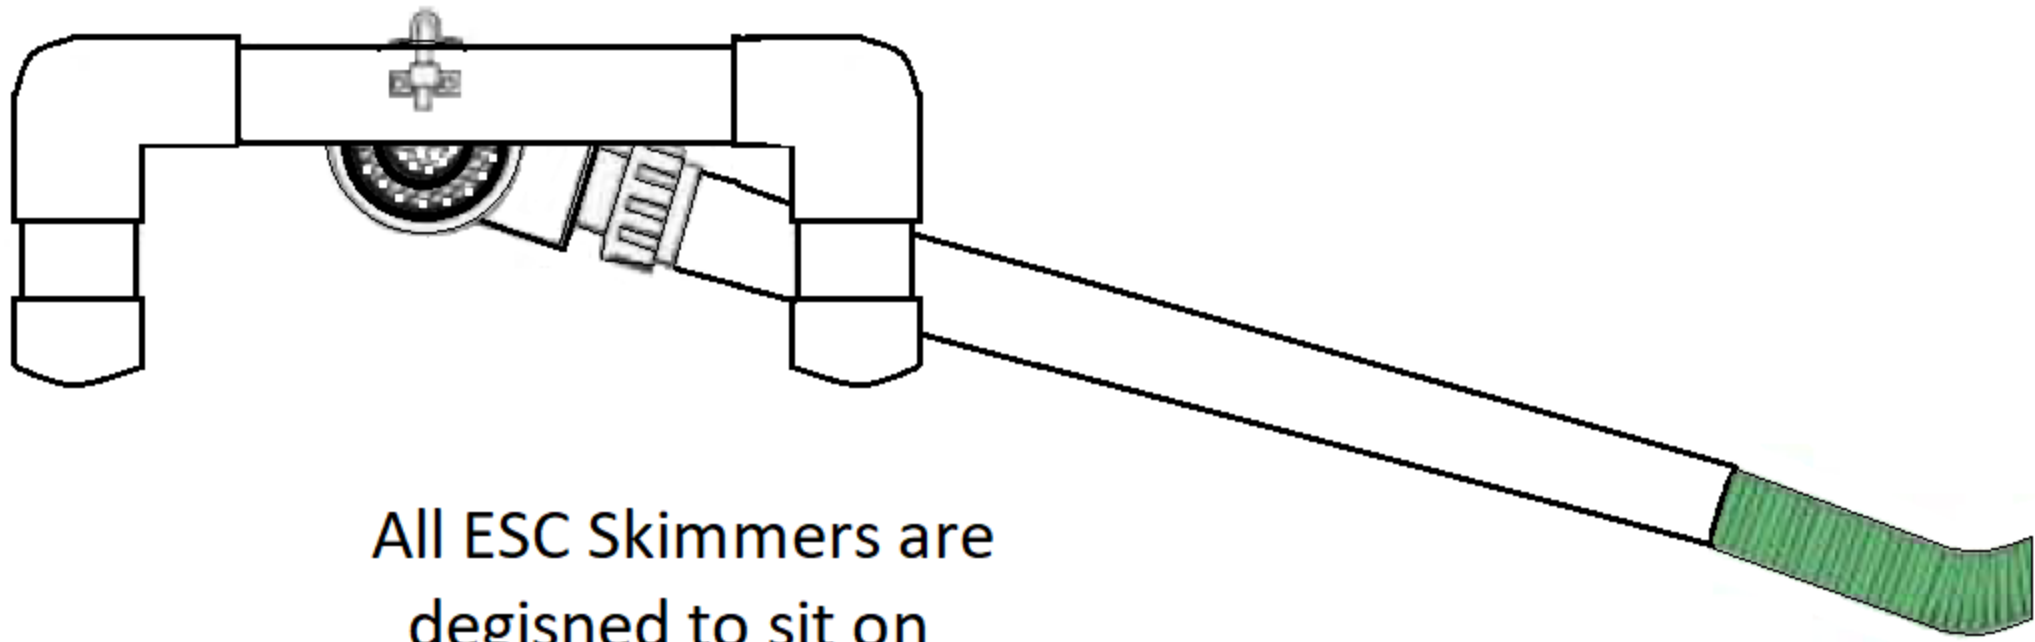

1. 6 feet of Solid barrel pipe included.
2. Threaded union for orifice installation.
3. Flex hose provided with customer specified outlet size.
4. Orifice included as specified by customer.
5. Drains and vents fully enclose dby frame.
6. Shipped assembled. Customer attached barrel pipe, then to structure.

1.5 inch ESC Skimmer / Sediment Pond Surface Drain

NTS TYPICAL

Side View  
NTS TYPICAL

All ESC Skimmers are designed to sit on a stone base

1.5 inch solid barrel pipe included

Flex hose with threaded nipples and customer specified outlet

Color Code Stickers			
	8 inch		3 inch
	6 inch		2.5 inch
	5 inch		2 inch
	4 inch		1.5 inch