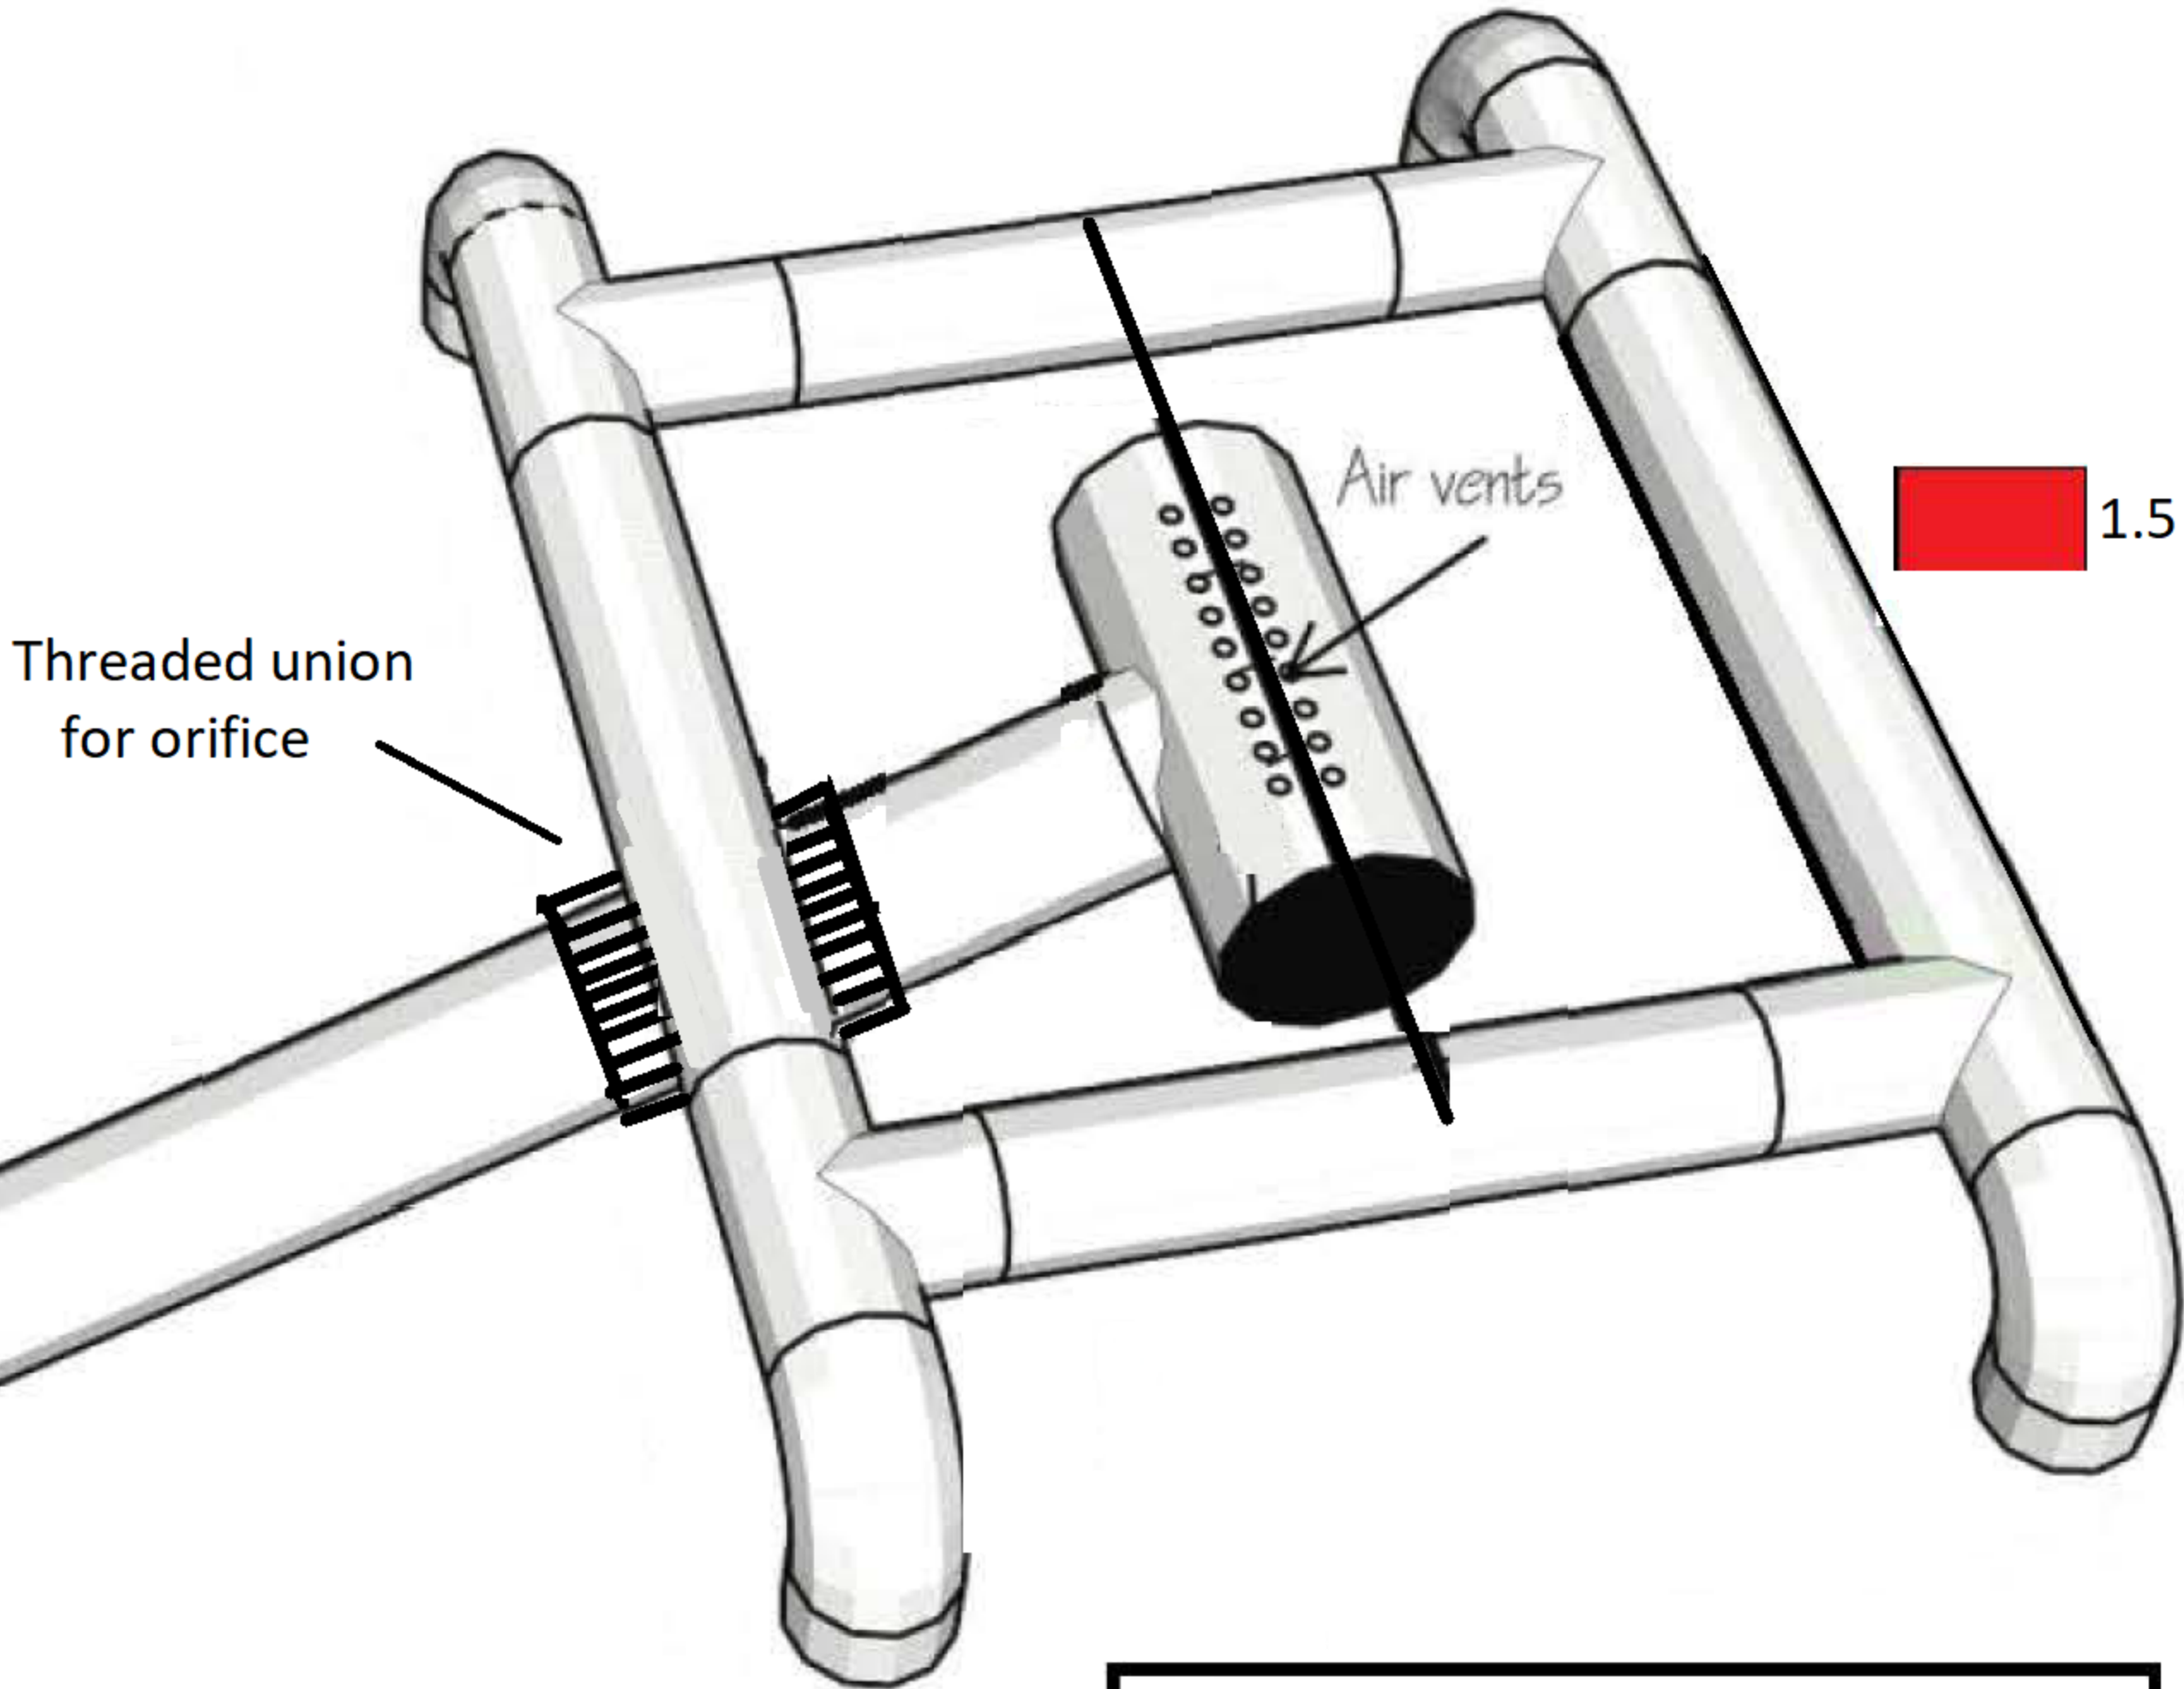

1. 6 feet of Solid barrel pipe included.
2. Threaded union for orifice installation.
3. Flex hose provided with customer specified outlet size.
4. Orifice included as specified by customer.
5. Drains and vents fully enclose dby frame.
6. Shipped assembled. Customer attached barrel pipe, then to structure.

1.5 inch ESC Skimmer / Sediment Pond Surface Drain

NTS TYPICAL

Side View  
NTS TYPICAL

All ESC Skimmers are designed to sit on a stone base

1.5 inch solid barrel pipe included

Flex hose with threaded nipples and customer specified outlet

Color Code Stickers			
	8 inch		3 inch
	6 inch		2.5 inch
	5 inch		2 inch
	4 inch		1.5 inch